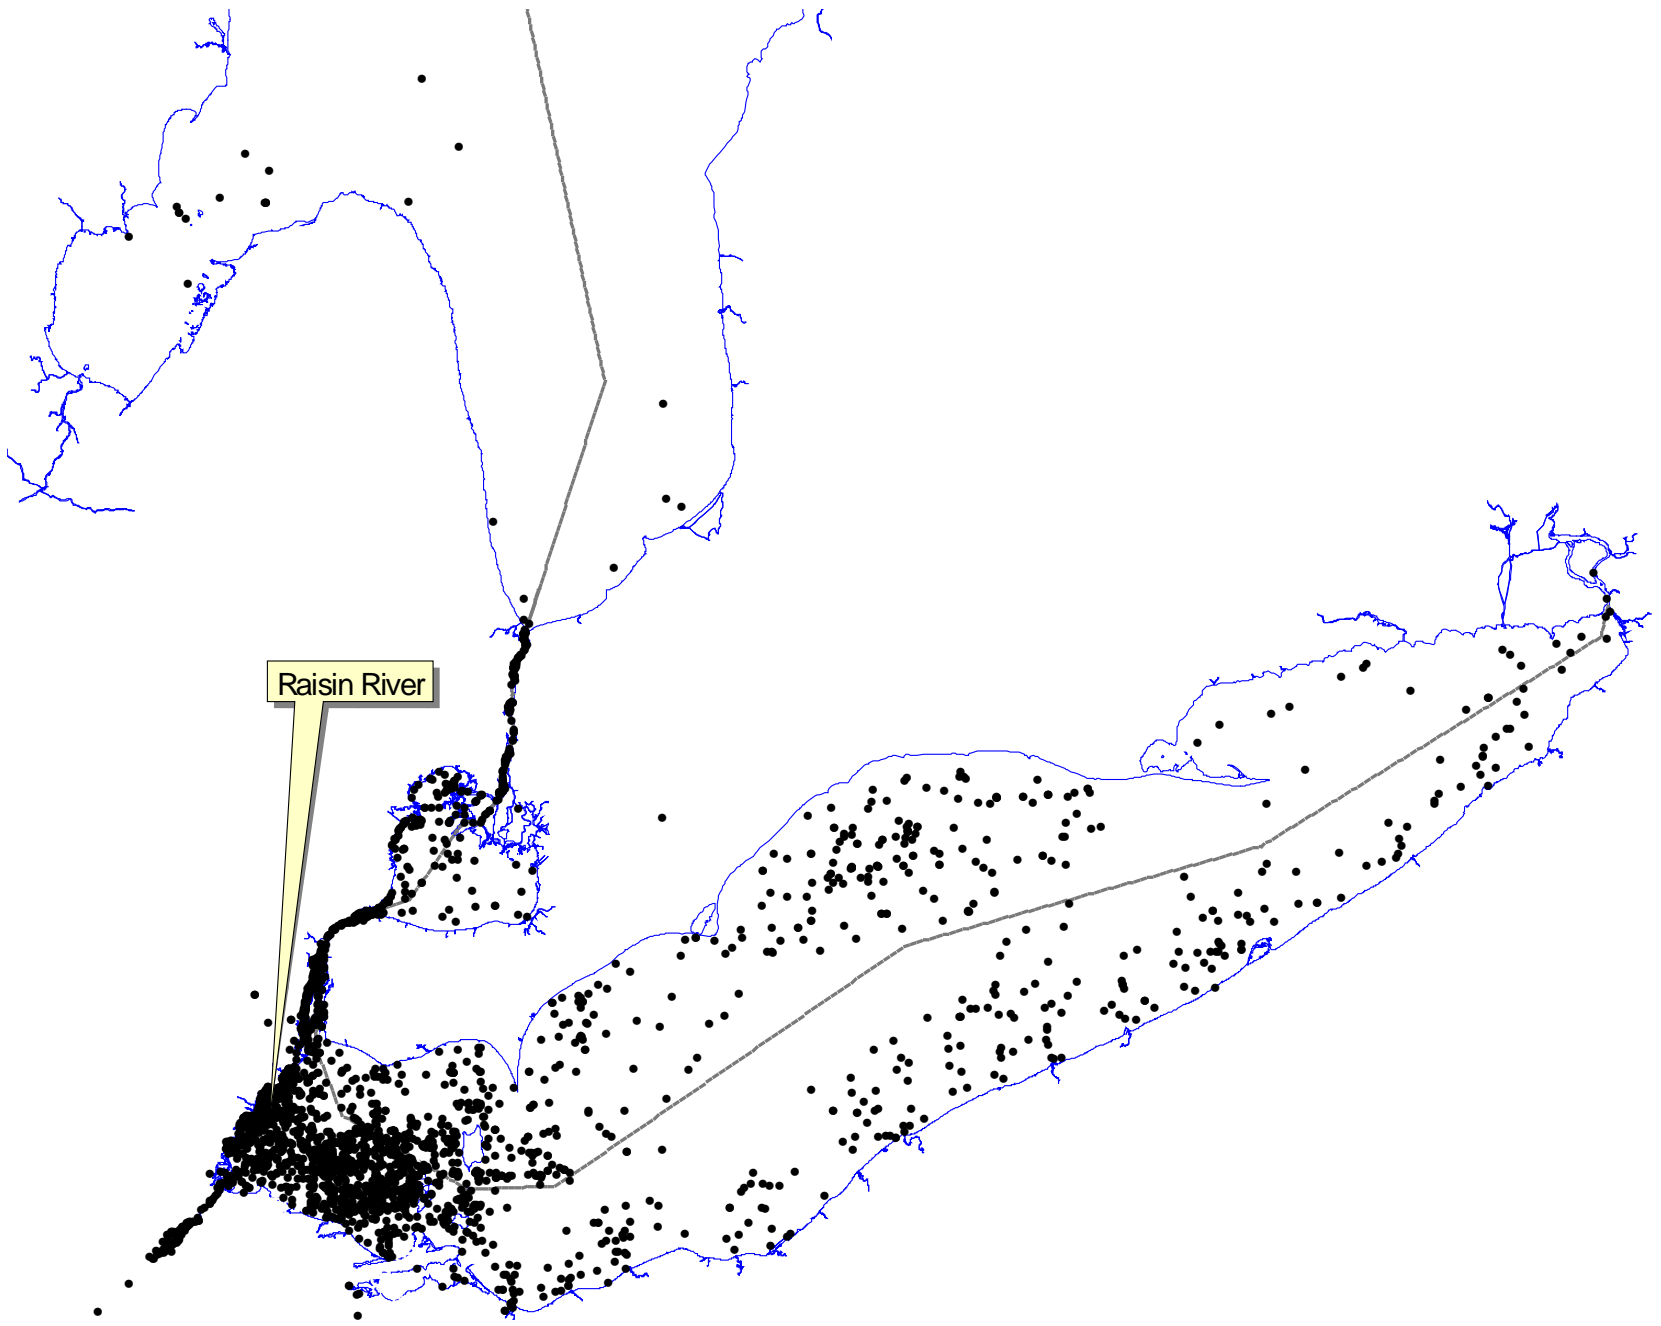

Tagged walleye movements from Western Lake Erie through Huron-Erie Corridor

Bob Haas

Michigan Department of Natural
Resources

11,420 walleye tag returns
from 31 tag sites in Erie/HEC

2,137 Tag Returns in Huron-Erie Corridor

All tag returns from walleye tagged in the HEC

HEC Tag Sites

Tagsite name & number	Walleyes recovered	Percent of recovered
Thames River (1)	181	80.09
Detroit River (60)	15	88.24
Clinton River (62)	193	88.94
Clinton River (63)	31	88.57
Anchor Bay (A-Bouy) (65)	432	98.18

Raisin River

Huron River

Maumee River

Sugar Rock

Chicken & Hen Islands

Sandusky Bay

Sandusky River

Maumee Bay