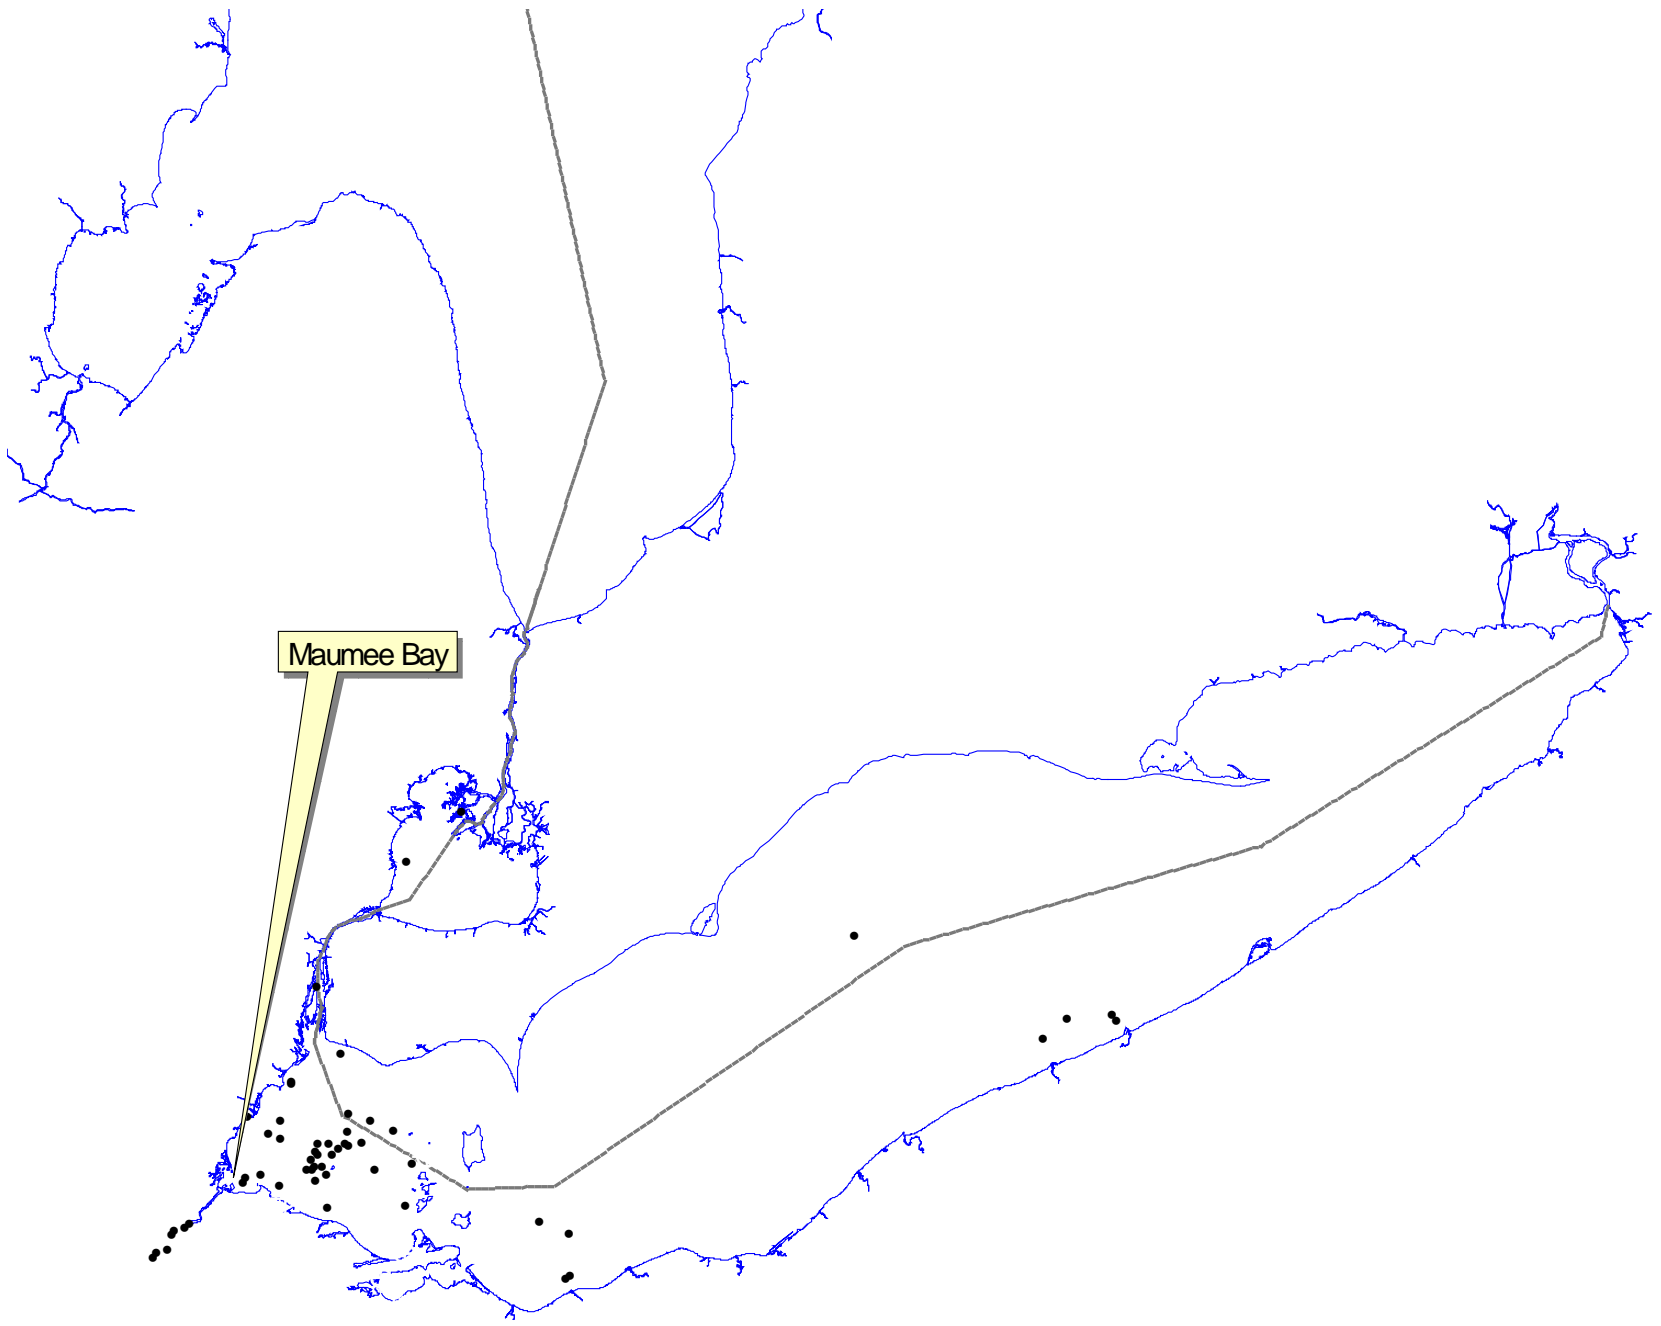

Tagged walleye movements from Western Lake Erie through Huron-Erie Corridor

Bob Haas

Michigan Department of Natural
Resources

11,420 walleye tag returns
from 31 tag sites in Erie/HEC

2,137 Tag Returns in Huron-Erie Corridor

All tag returns from walleye tagged in the HEC

HEC Tag Sites

Tagsite name & number	Walleyes recovered	Percent of recovered
Thames River (1)	181	80.09
Detroit River (60)	15	88.24
Clinton River (62)	193	88.94
Clinton River (63)	31	88.57
Anchor Bay (A-Bouy) (65)	432	98.18

Raisin River

Huron River

Maumee River

Sugar Rock

Chicken & Hen Islands

Sandusky Bay

Sandusky River

Maumee Bay