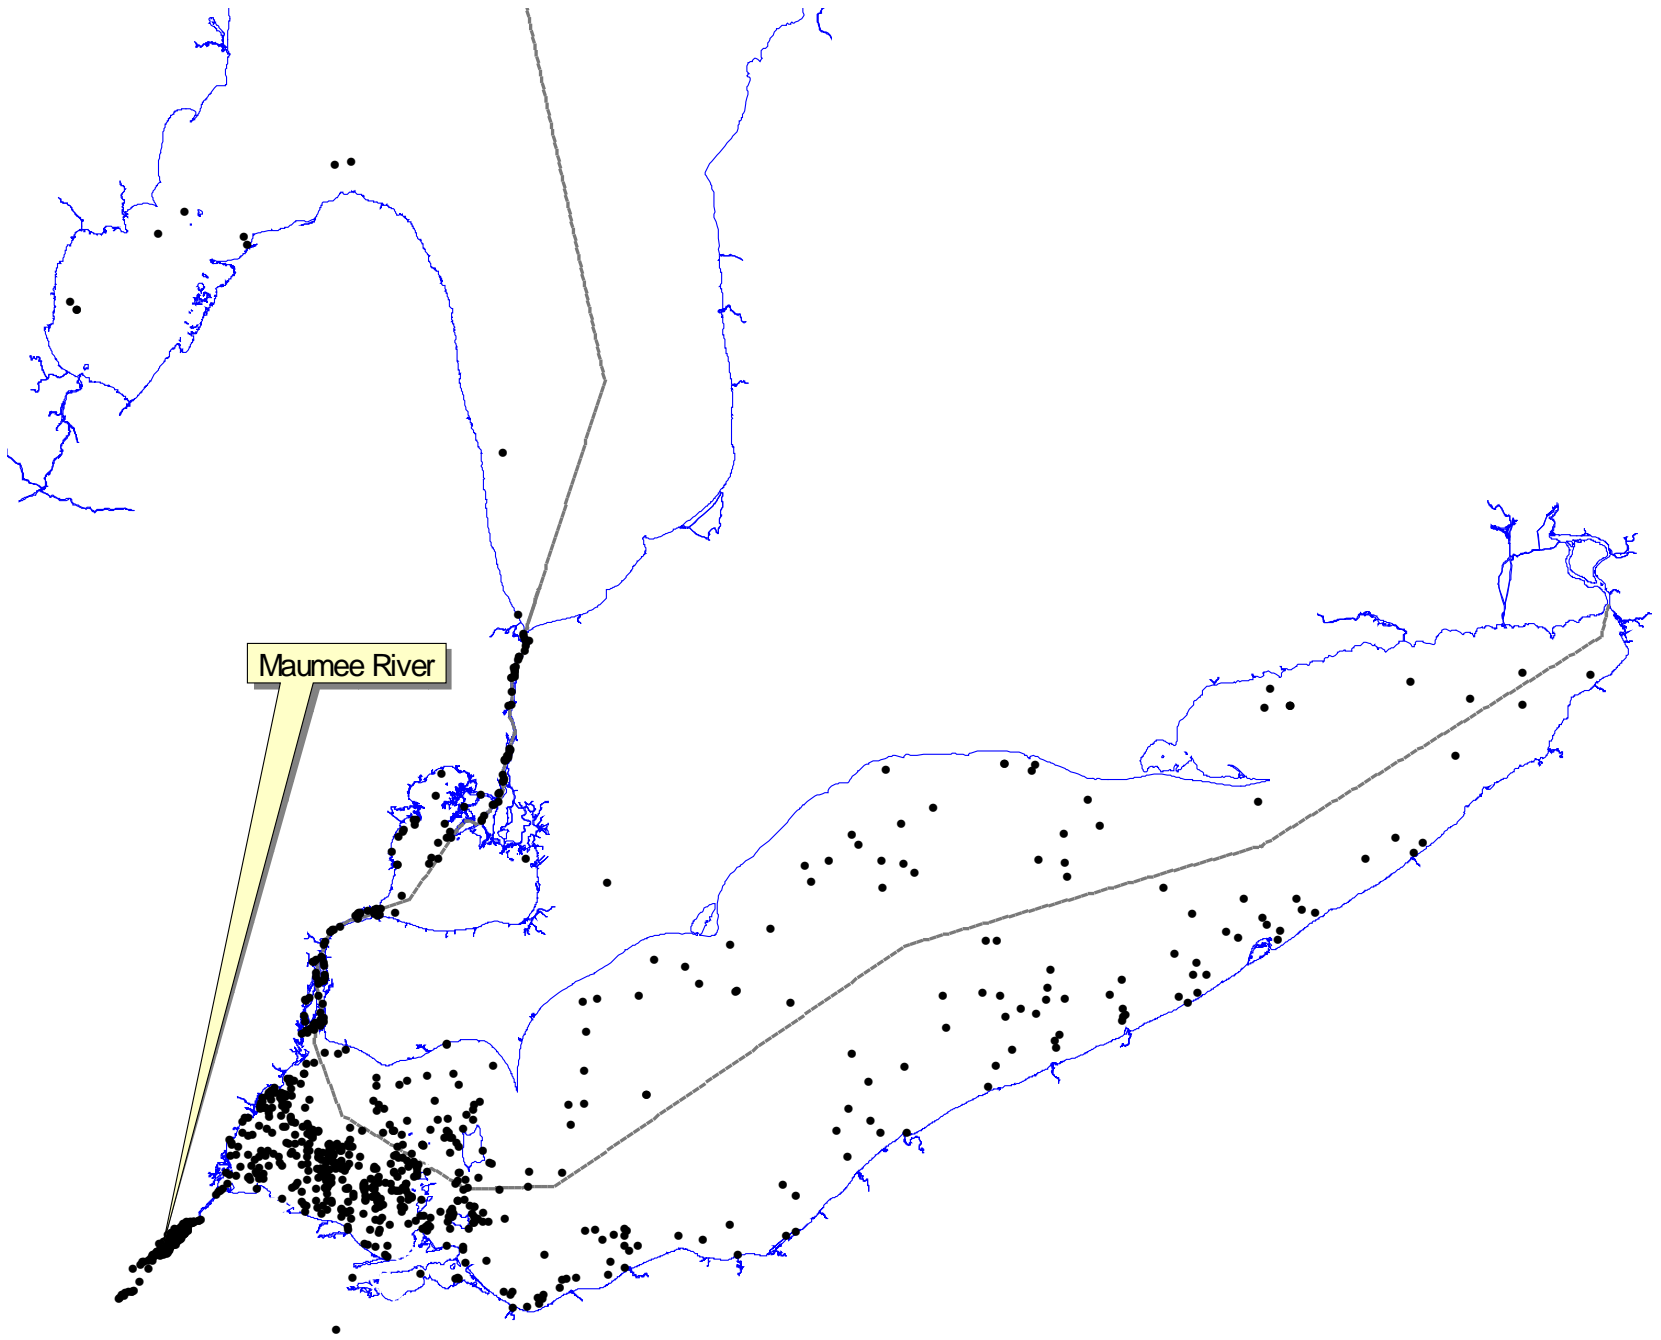

Tagged walleye movements from Western Lake Erie through Huron-Erie Corridor

Bob Haas

Michigan Department of Natural
Resources

11,420 walleye tag returns
from 31 tag sites in Erie/HEC

2,137 Tag Returns in Huron-Erie Corridor

All tag returns from walleye tagged in the HEC

HEC Tag Sites

Tagsite name & number	Walleyes recovered	Percent of recovered
Thames River (1)	181	80.09
Detroit River (60)	15	88.24
Clinton River (62)	193	88.94
Clinton River (63)	31	88.57
Anchor Bay (A-Bouy) (65)	432	98.18

Raisin River

Huron River

Maumee River

Sugar Rock

Chicken & Hen Islands

Sandusky Bay

Sandusky River

Maumee Bay