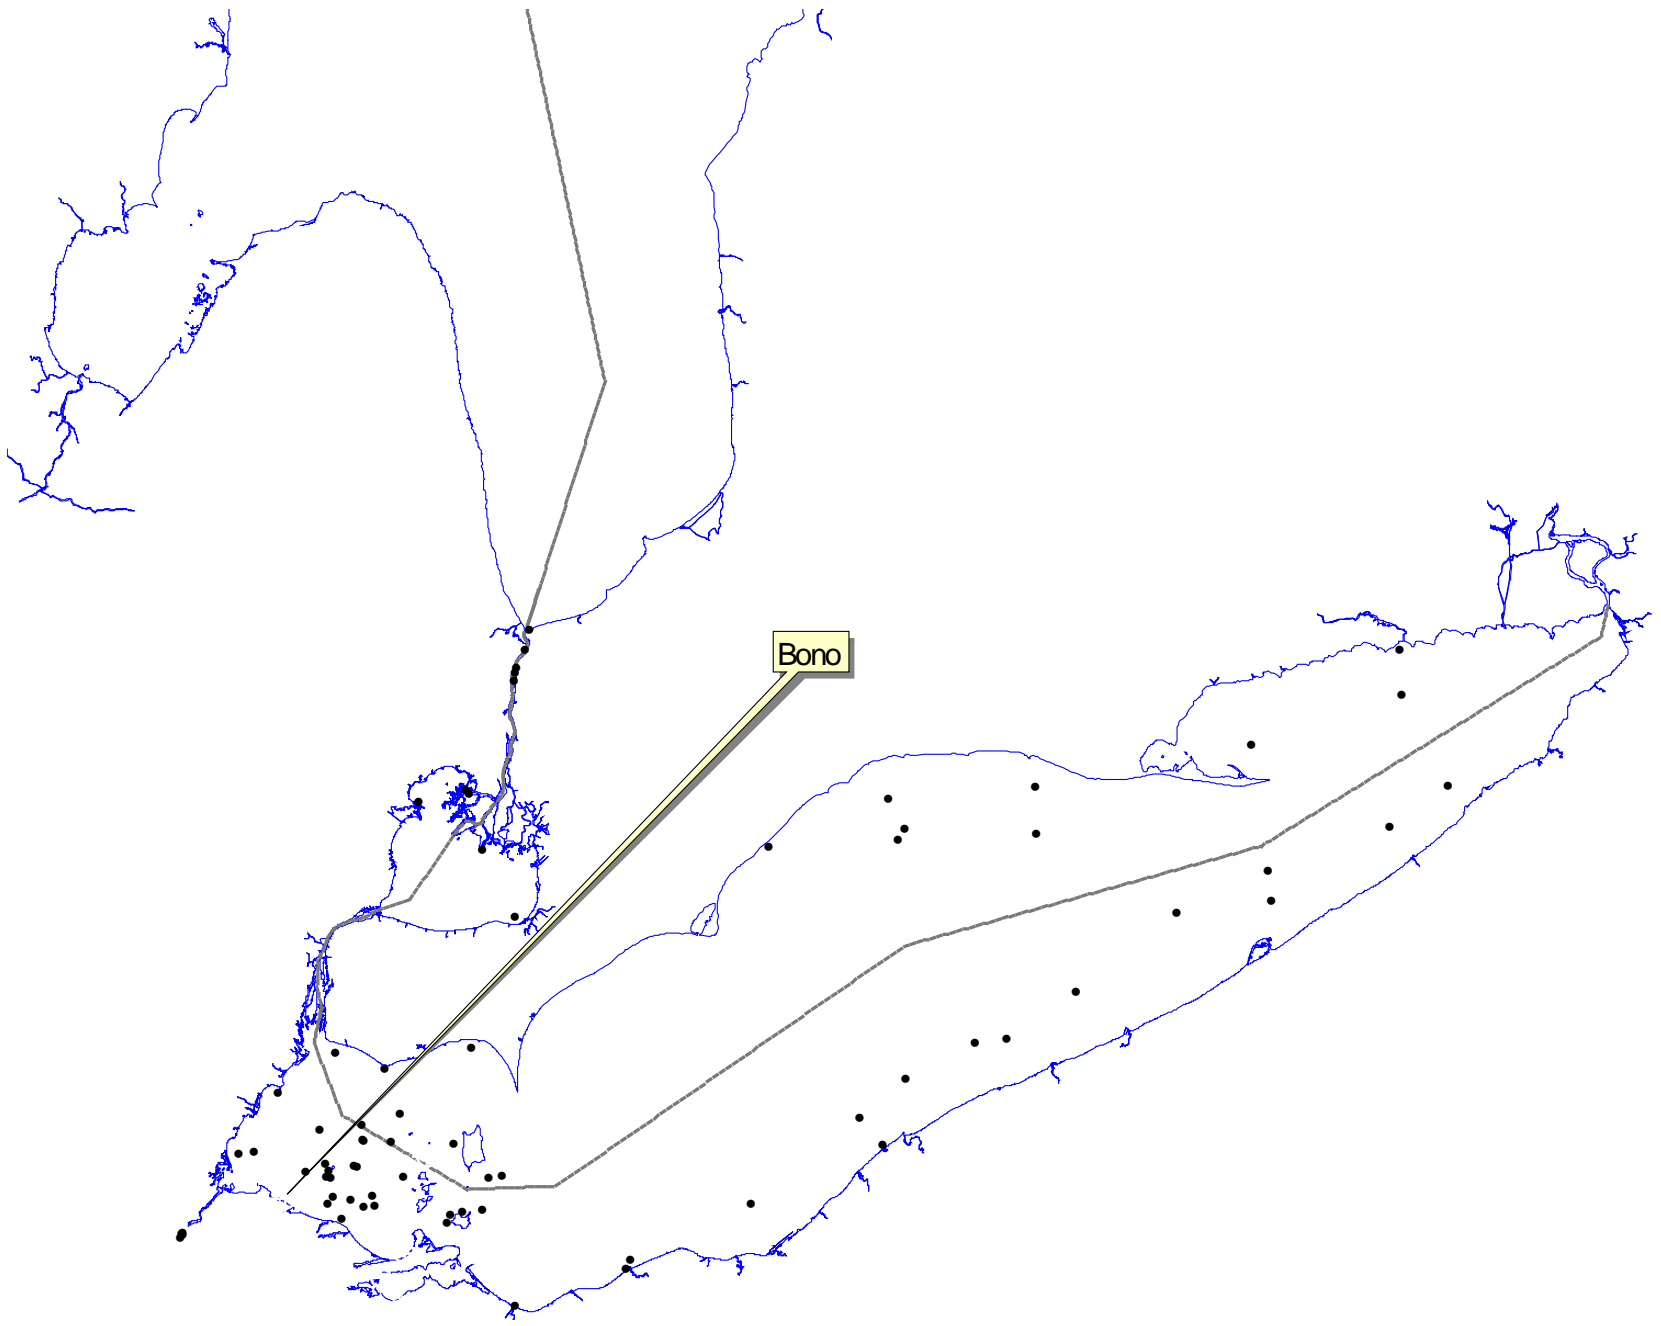

Tagged walleye movements from Western Lake Erie through Huron-Erie Corridor

Bob Haas

Michigan Department of Natural
Resources

11,420 walleye tag returns
from 31 tag sites in Erie/HEC

2,137 Tag Returns in Huron-Erie Corridor

All tag returns from walleye tagged in the HEC

HEC Tag Sites

Tagsite name & number	Walleyes recovered	Percent of recovered
Thames River (1)	181	80.09
Detroit River (60)	15	88.24
Clinton River (62)	193	88.94
Clinton River (63)	31	88.57
Anchor Bay (A-Bouy) (65)	432	98.18

Raisin River

Huron River

Maumee River

Sugar Rock

Chicken & Hen Islands

Sandusky Bay

Sandusky River

Maumee Bay