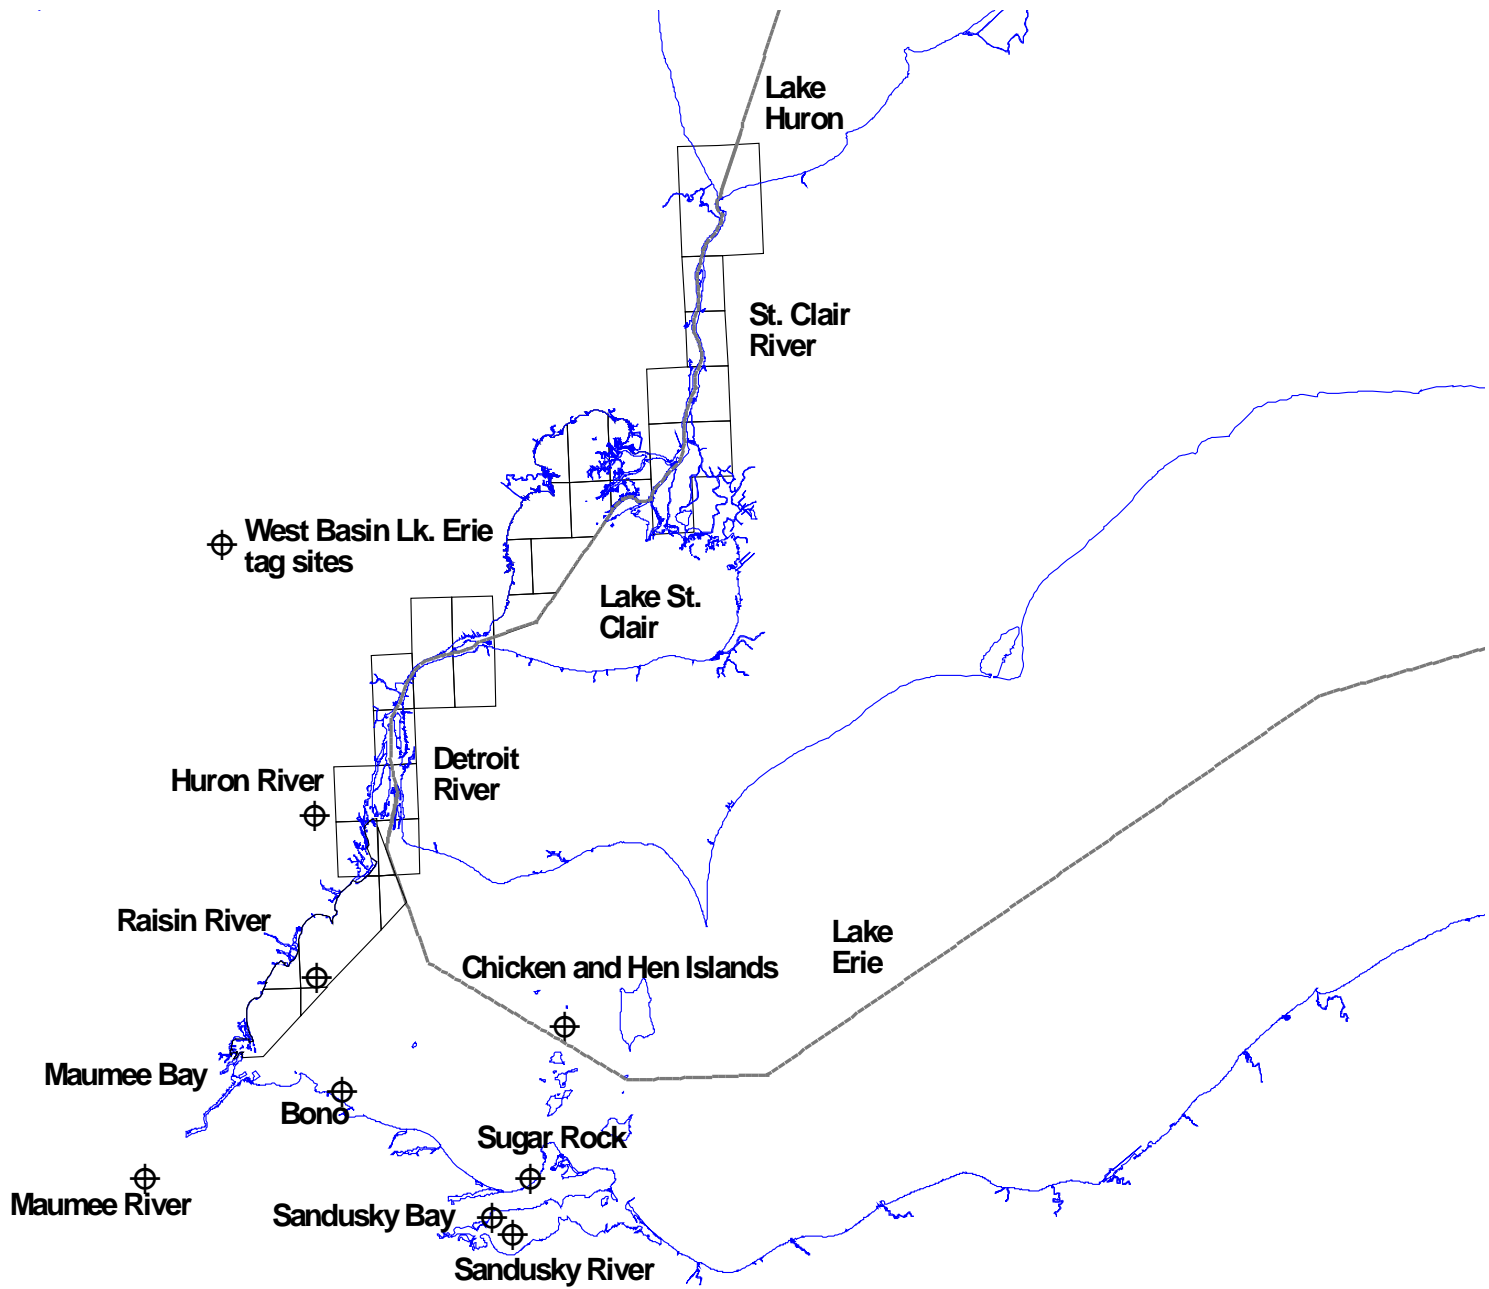

Tagged walleye movements from Western Lake Erie through Huron-Erie Corridor

Bob Haas

Michigan Department of Natural
Resources

11,420 walleye tag returns
from 31 tag sites in Erie/HEC

2,137 Tag Returns in Huron-Erie Corridor

All tag returns from walleye tagged in the HEC

HEC Tag Sites

Tagsite name & number	Walleyes recovered	Percent of recovered
Thames River (1)	181	80.09
Detroit River (60)	15	88.24
Clinton River (62)	193	88.94
Clinton River (63)	31	88.57
Anchor Bay (A-Bouy) (65)	432	98.18

Raisin River

Huron River

Maumee River

Sugar Rock

Chicken & Hen Islands

Sandusky Bay

Sandusky River

Maumee Bay