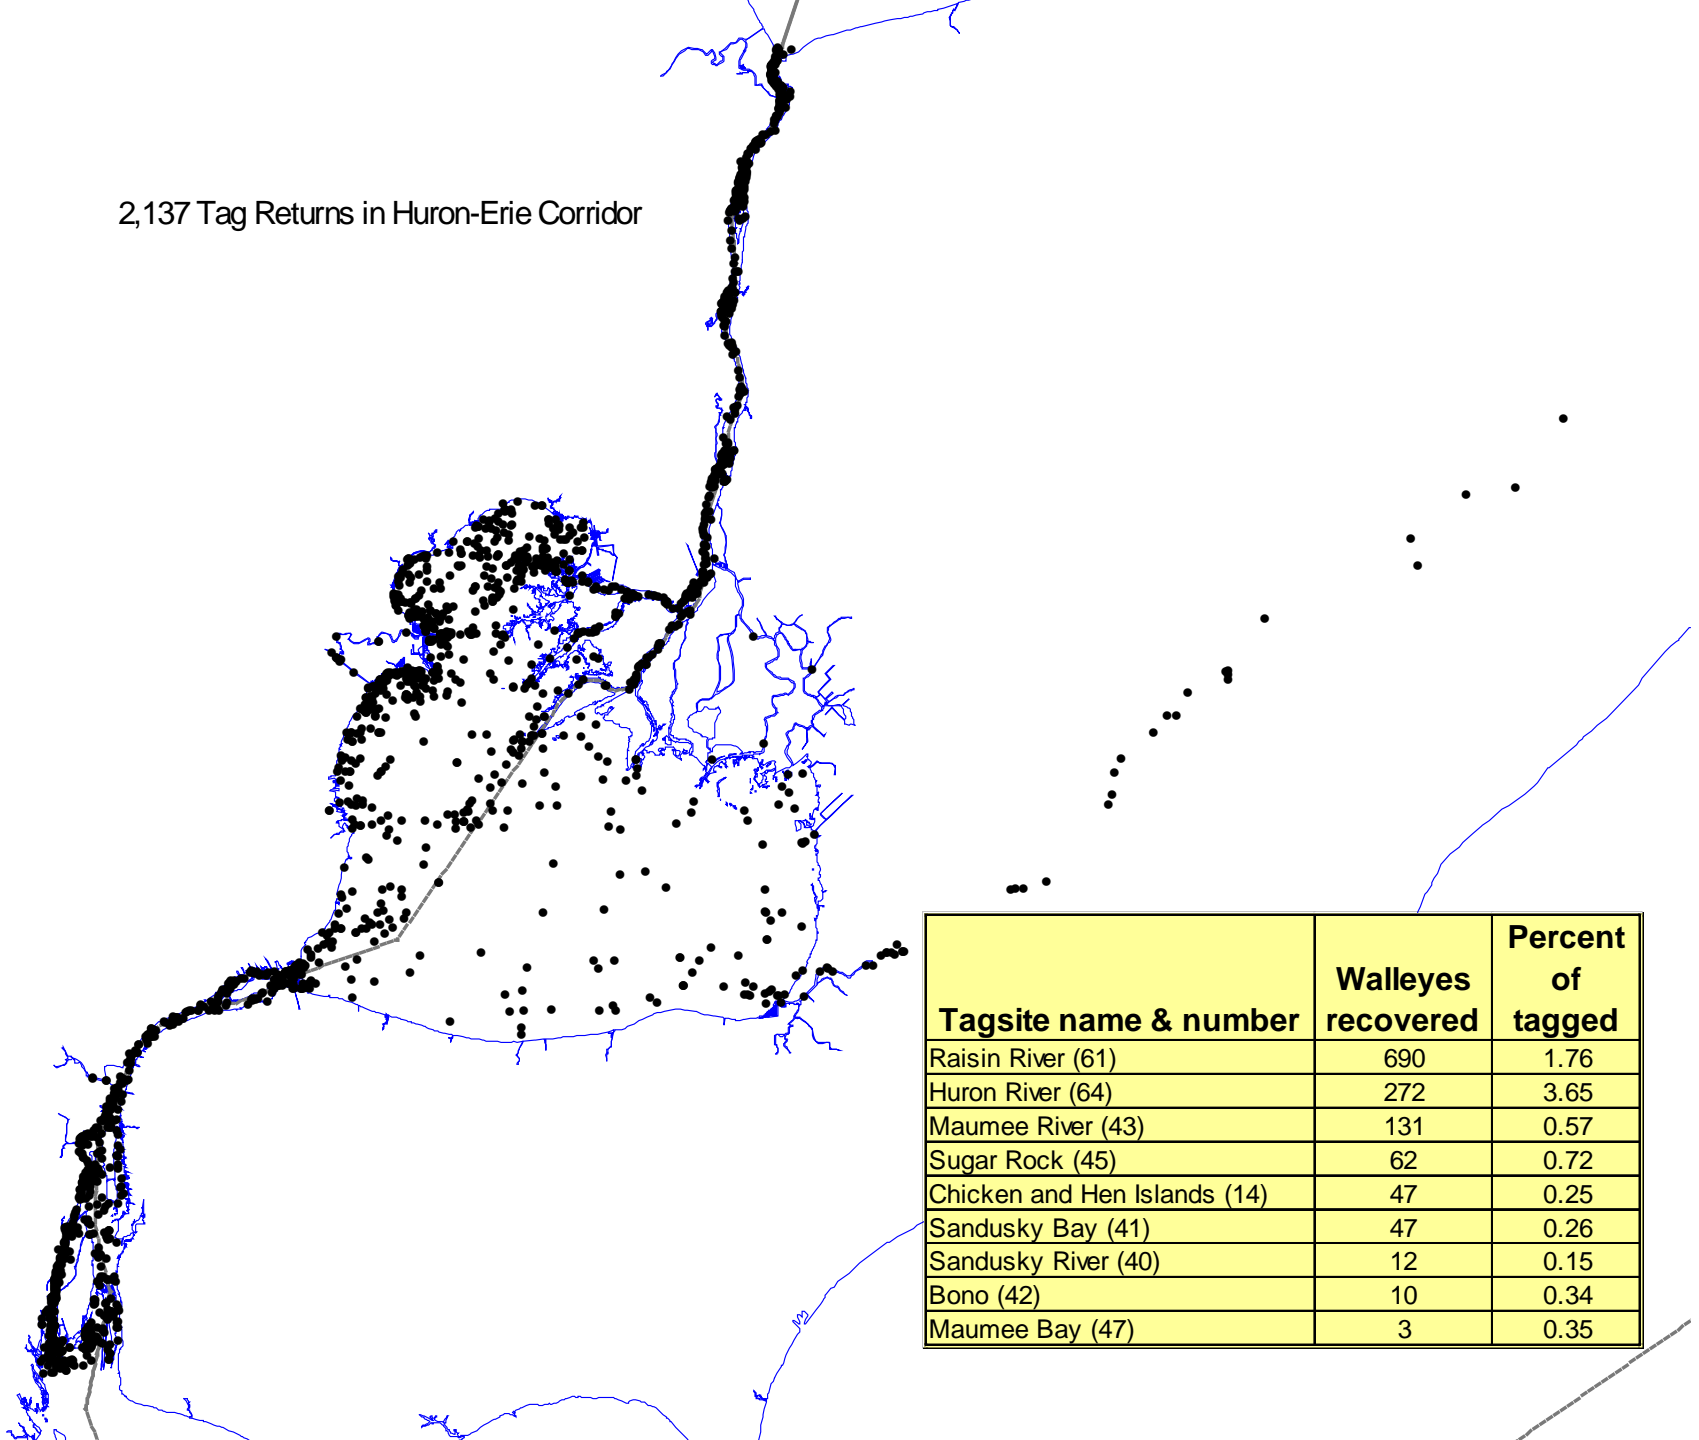

Tagged walleye movements from Western Lake Erie through Huron-Erie Corridor

Bob Haas

Michigan Department of Natural
Resources

11,420 walleye tag returns
from 31 tag sites in Erie/HEC

2,137 Tag Returns in Huron-Erie Corridor

All tag returns from walleye tagged in the HEC

HEC Tag Sites

Tagsite name & number	Walleyes recovered	Percent of recovered
Thames River (1)	181	80.09
Detroit River (60)	15	88.24
Clinton River (62)	193	88.94
Clinton River (63)	31	88.57
Anchor Bay (A-Bouy) (65)	432	98.18

Raisin River

Huron River

Maumee River

Sugar Rock

Chicken & Hen Islands

Sandusky Bay

Sandusky River

Maumee Bay