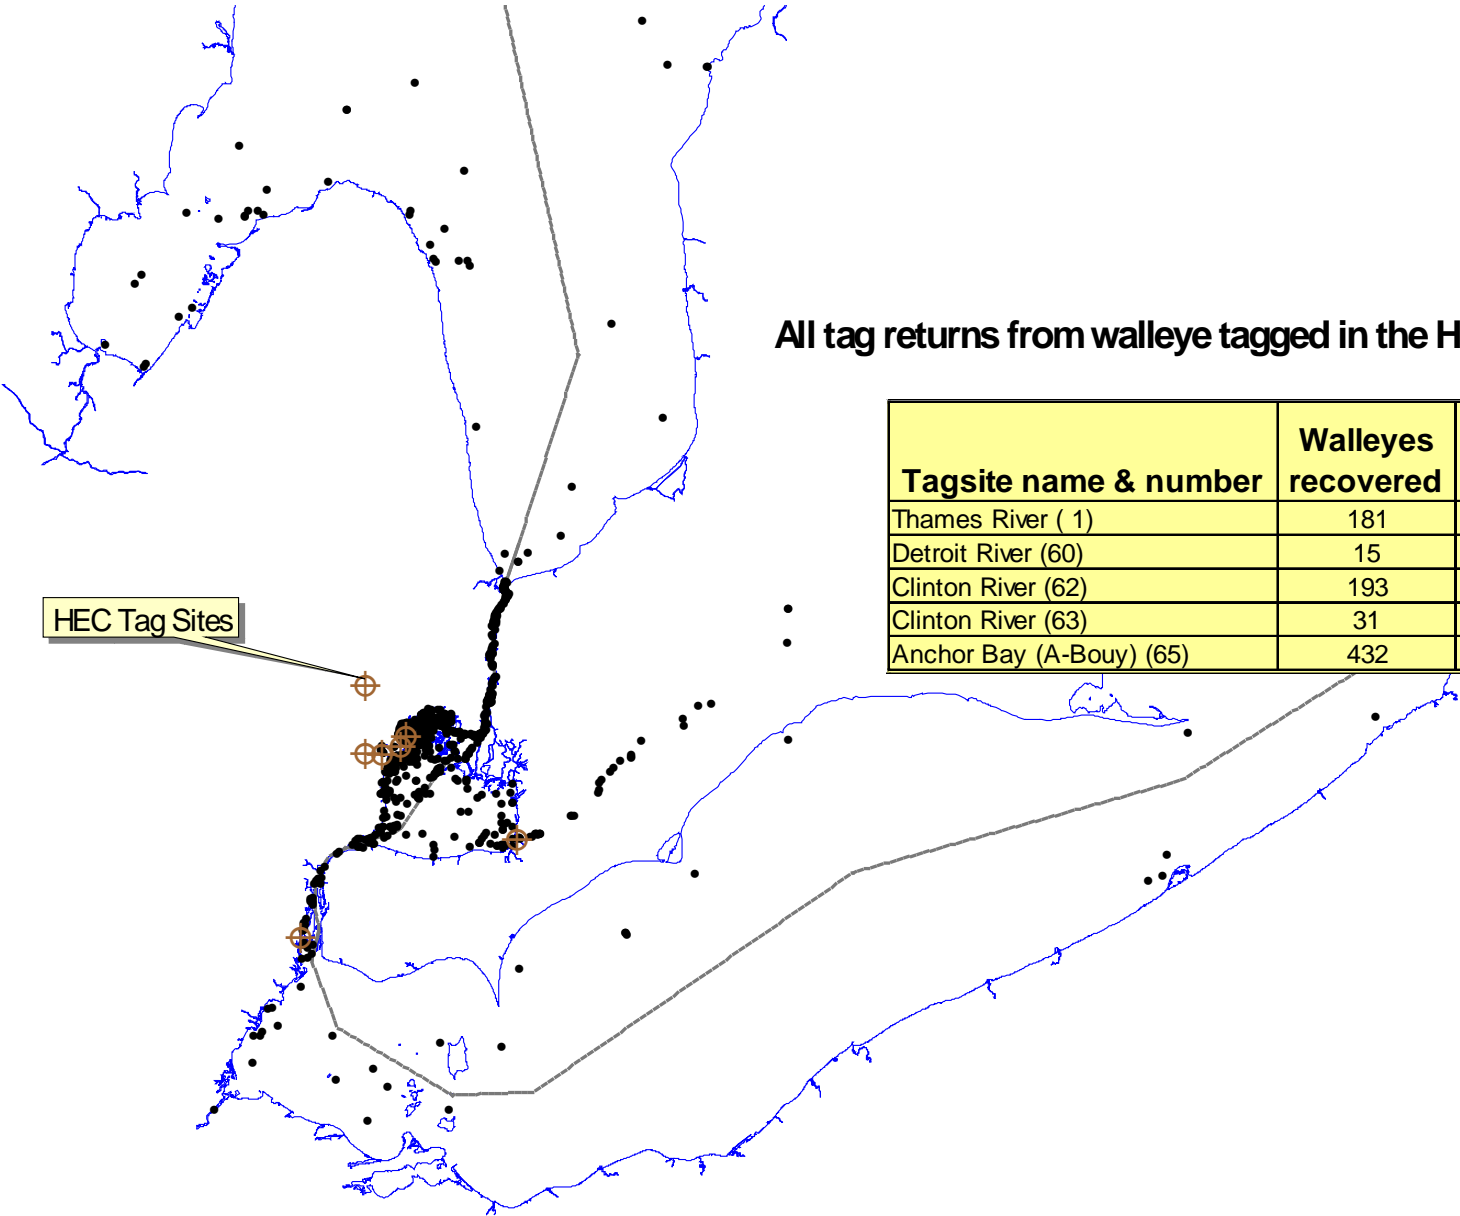

Tagged walleye movements from Western Lake Erie through Huron-Erie Corridor

Bob Haas

Michigan Department of Natural
Resources

11,420 walleye tag returns
from 31 tag sites in Erie/HEC

2,137 Tag Returns in Huron-Erie Corridor

All tag returns from walleye tagged in the HEC

HEC Tag Sites

Tagsite name & number	Walleyes recovered	Percent of recovered
Thames River (1)	181	80.09
Detroit River (60)	15	88.24
Clinton River (62)	193	88.94
Clinton River (63)	31	88.57
Anchor Bay (A-Bouy) (65)	432	98.18

Raisin River

Huron River

Maumee River

Sugar Rock

Chicken & Hen Islands

Sandusky Bay

Sandusky River

Maumee Bay