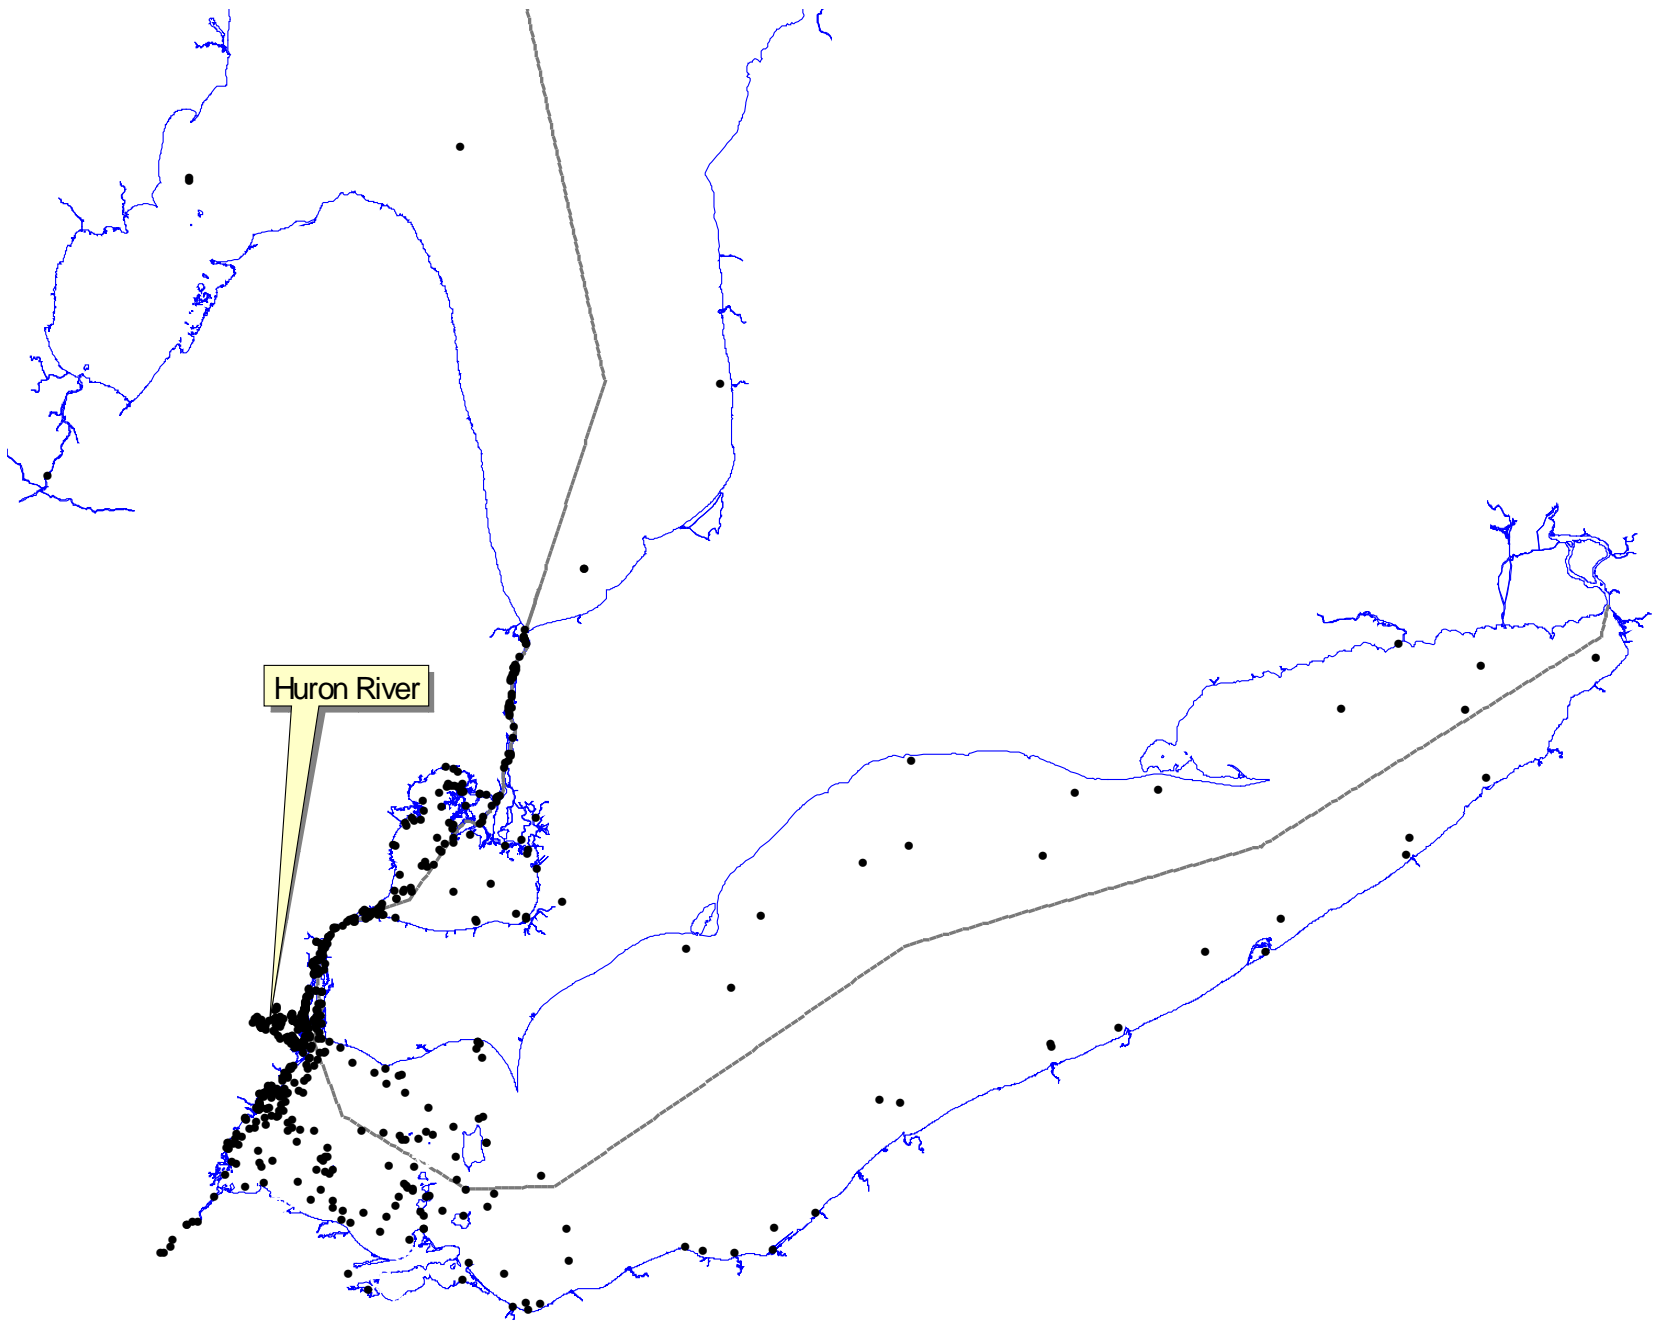

Tagged walleye movements from Western Lake Erie through Huron-Erie Corridor

Bob Haas

Michigan Department of Natural
Resources

11,420 walleye tag returns
from 31 tag sites in Erie/HEC

2,137 Tag Returns in Huron-Erie Corridor

All tag returns from walleye tagged in the HEC

HEC Tag Sites

Tagsite name & number	Walleyes recovered	Percent of recovered
Thames River (1)	181	80.09
Detroit River (60)	15	88.24
Clinton River (62)	193	88.94
Clinton River (63)	31	88.57
Anchor Bay (A-Bouy) (65)	432	98.18

Raisin River

Huron River

Maumee River

Sugar Rock

Chicken & Hen Islands

Sandusky Bay

Sandusky River

Maumee Bay