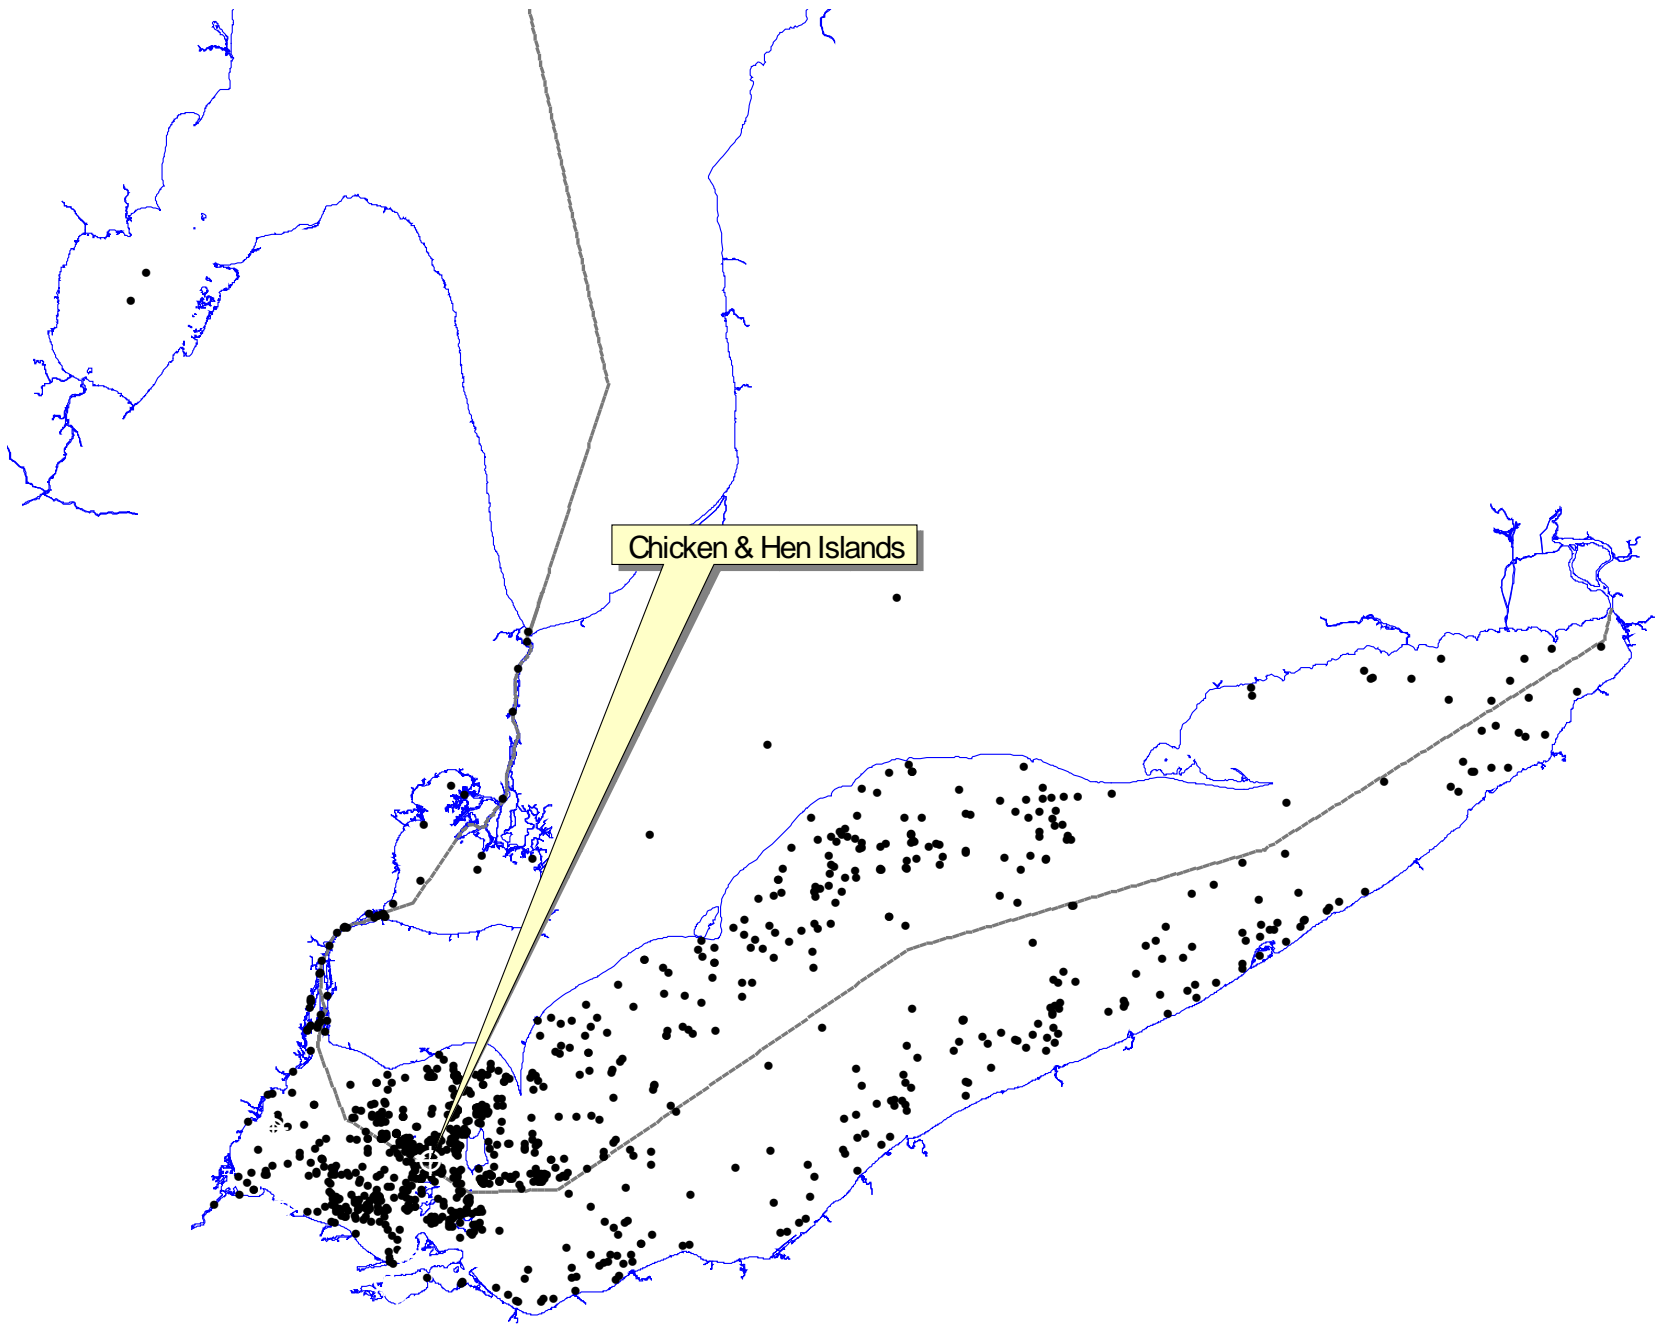

Tagged walleye movements from Western Lake Erie through Huron-Erie Corridor

Bob Haas

Michigan Department of Natural
Resources

11,420 walleye tag returns
from 31 tag sites in Erie/HEC

2,137 Tag Returns in Huron-Erie Corridor

All tag returns from walleye tagged in the HEC

HEC Tag Sites

Tagsite name & number	Walleyes recovered	Percent of recovered
Thames River (1)	181	80.09
Detroit River (60)	15	88.24
Clinton River (62)	193	88.94
Clinton River (63)	31	88.57
Anchor Bay (A-Bouy) (65)	432	98.18

Raisin River

Huron River

Maumee River

Sugar Rock

Chicken & Hen Islands

Sandusky Bay

Sandusky River

Maumee Bay