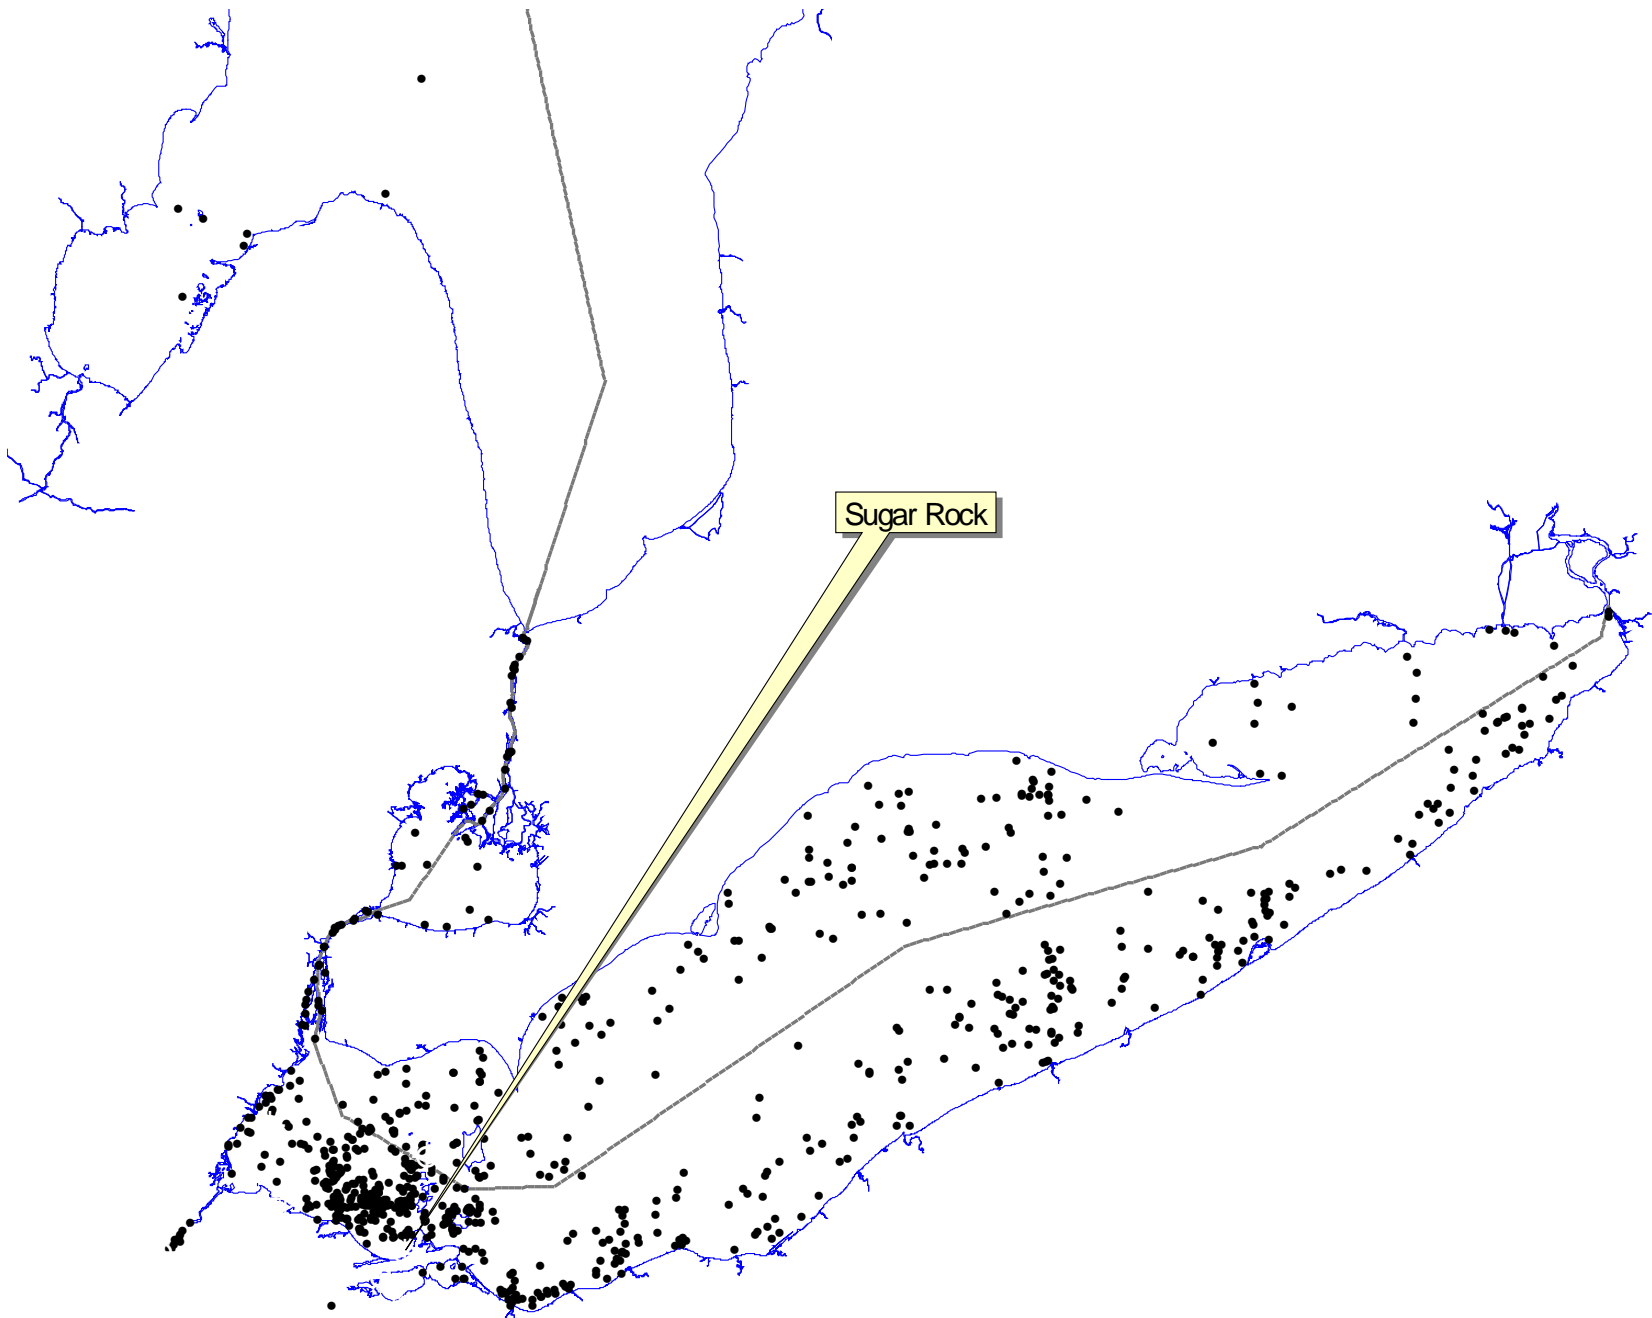

Tagged walleye movements from Western Lake Erie through Huron-Erie Corridor

Bob Haas

Michigan Department of Natural
Resources

11,420 walleye tag returns
from 31 tag sites in Erie/HEC

2,137 Tag Returns in Huron-Erie Corridor

All tag returns from walleye tagged in the HEC

HEC Tag Sites

Tagsite name & number	Walleyes recovered	Percent of recovered
Thames River (1)	181	80.09
Detroit River (60)	15	88.24
Clinton River (62)	193	88.94
Clinton River (63)	31	88.57
Anchor Bay (A-Bouy) (65)	432	98.18

Raisin River

Huron River

Maumee River

Sugar Rock

Chicken & Hen Islands

Sandusky Bay

Sandusky River

Maumee Bay