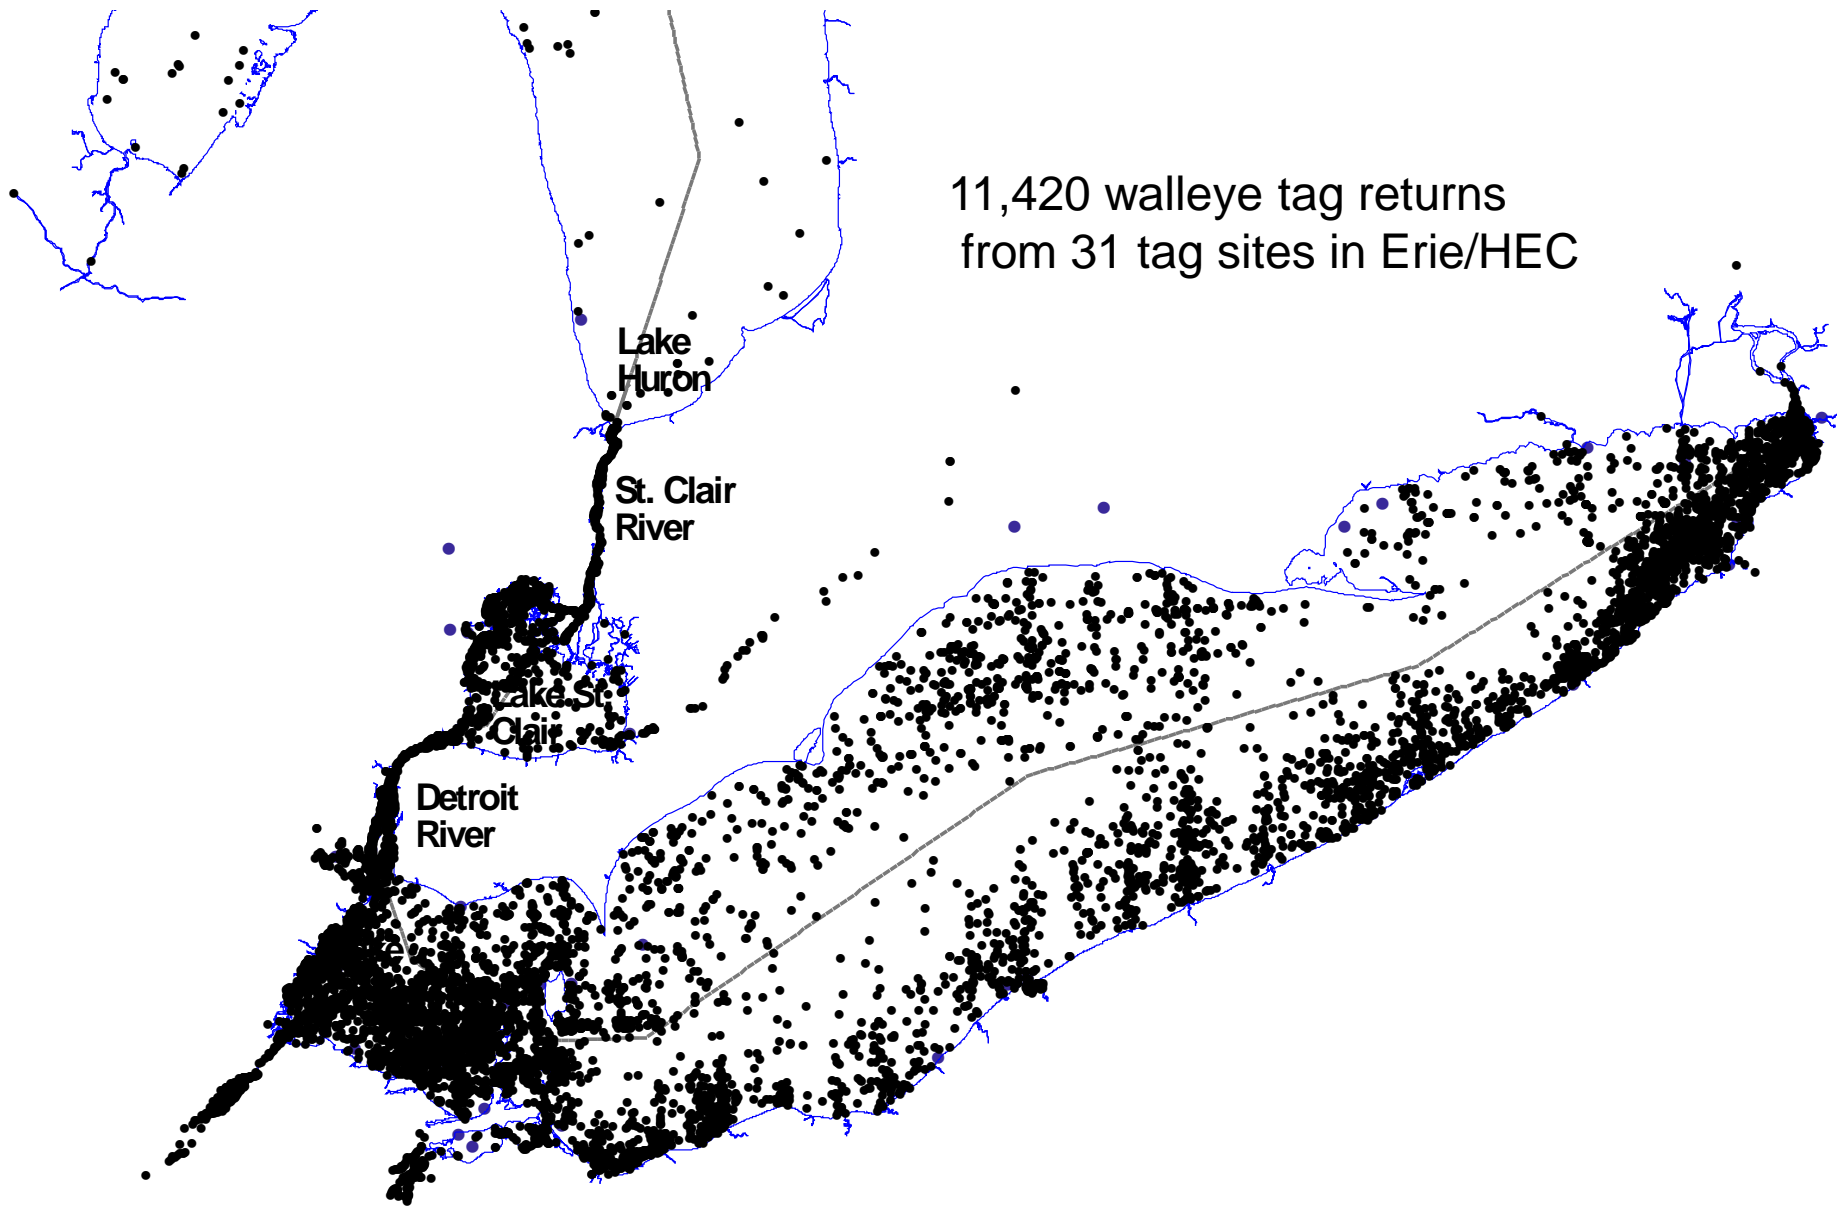

Tagged walleye movements from Western Lake Erie through Huron-Erie Corridor

Bob Haas

Michigan Department of Natural
Resources

11,420 walleye tag returns
from 31 tag sites in Erie/HEC

2,137 Tag Returns in Huron-Erie Corridor

All tag returns from walleye tagged in the HEC

HEC Tag Sites

Tagsite name & number	Walleyes recovered	Percent of recovered
Thames River (1)	181	80.09
Detroit River (60)	15	88.24
Clinton River (62)	193	88.94
Clinton River (63)	31	88.57
Anchor Bay (A-Bouy) (65)	432	98.18

Raisin River

Huron River

Maumee River

Sugar Rock

Chicken & Hen Islands

Sandusky Bay

Sandusky River

Maumee Bay