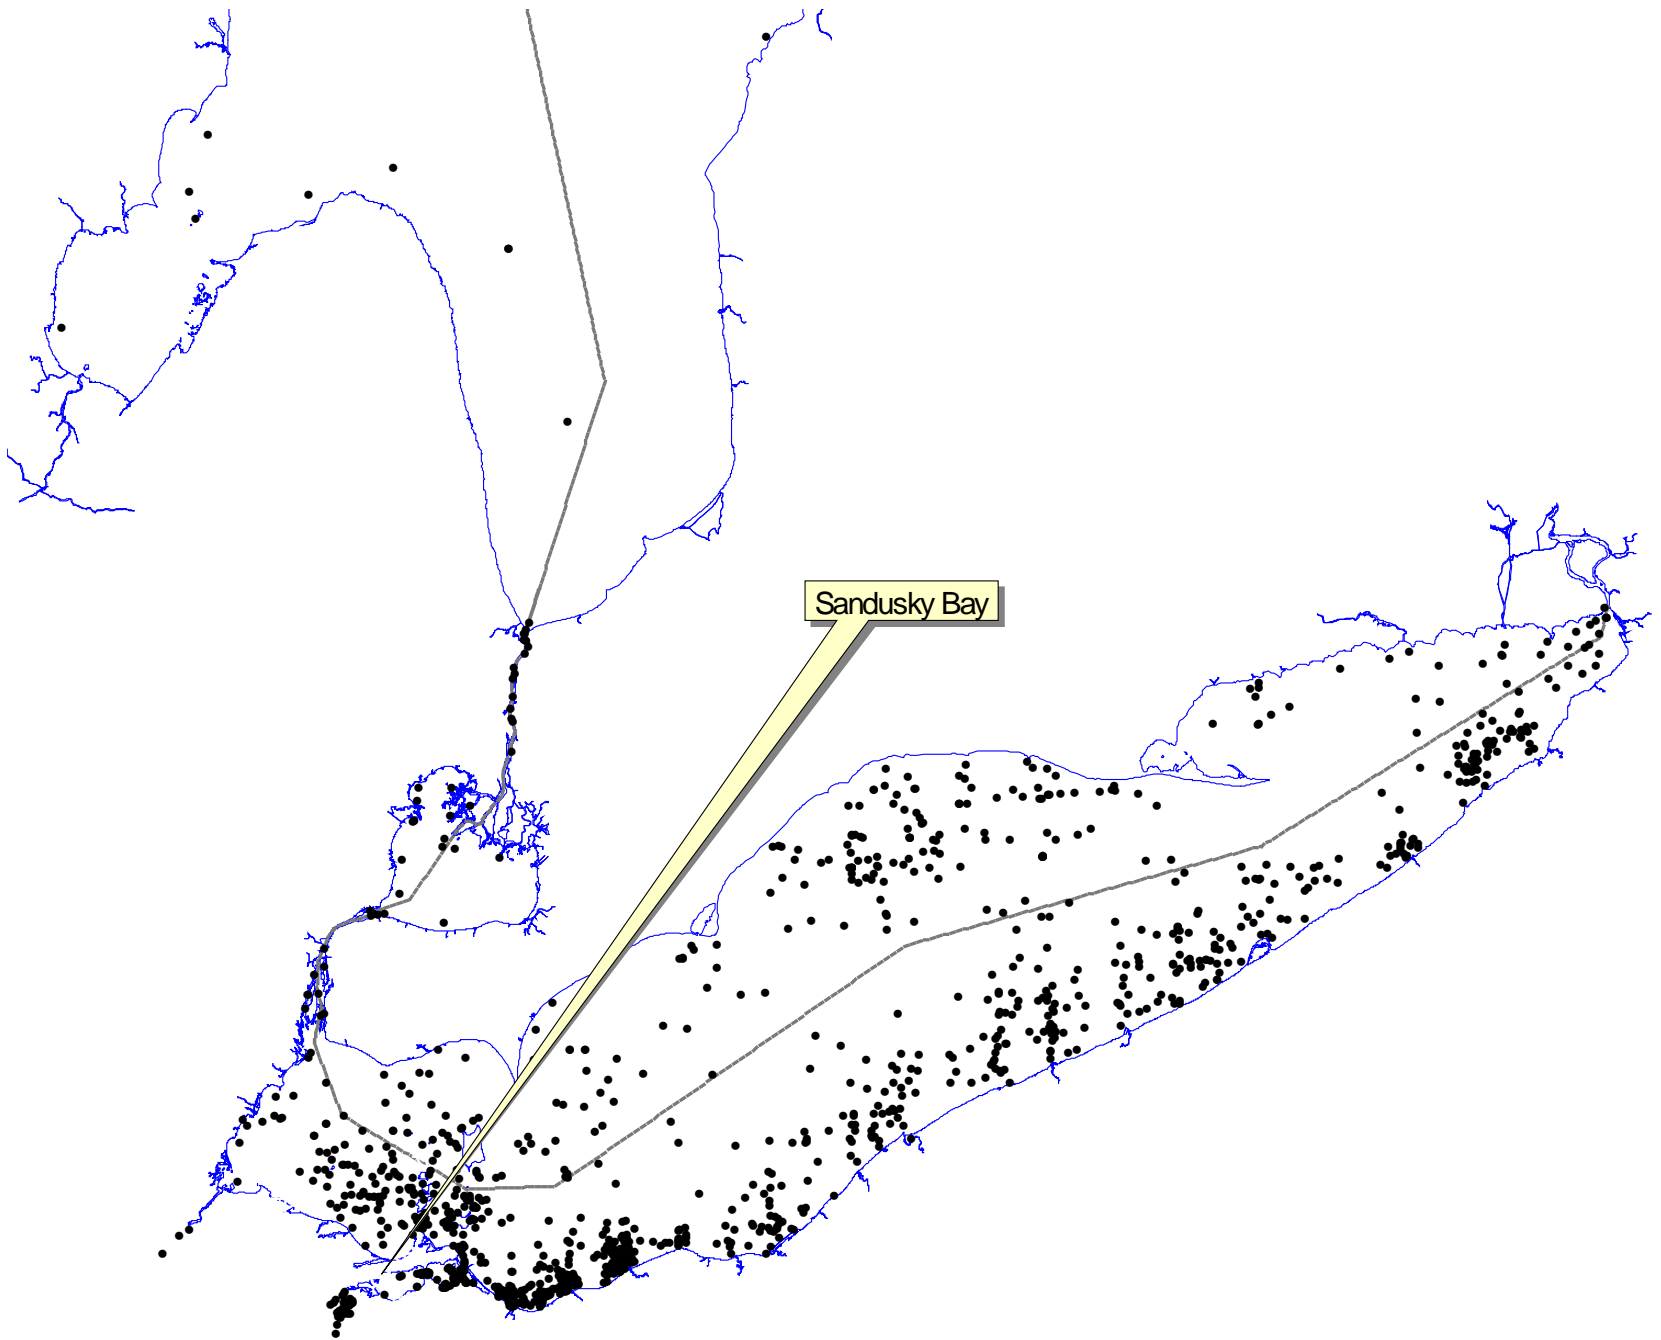

Tagged walleye movements from Western Lake Erie through Huron-Erie Corridor

Bob Haas

Michigan Department of Natural
Resources

11,420 walleye tag returns
from 31 tag sites in Erie/HEC

2,137 Tag Returns in Huron-Erie Corridor

All tag returns from walleye tagged in the HEC

HEC Tag Sites

Tagsite name & number	Walleyes recovered	Percent of recovered
Thames River (1)	181	80.09
Detroit River (60)	15	88.24
Clinton River (62)	193	88.94
Clinton River (63)	31	88.57
Anchor Bay (A-Bouy) (65)	432	98.18

Raisin River

Huron River

Maumee River

Sugar Rock

Chicken & Hen Islands

Sandusky Bay

Sandusky River

Maumee Bay