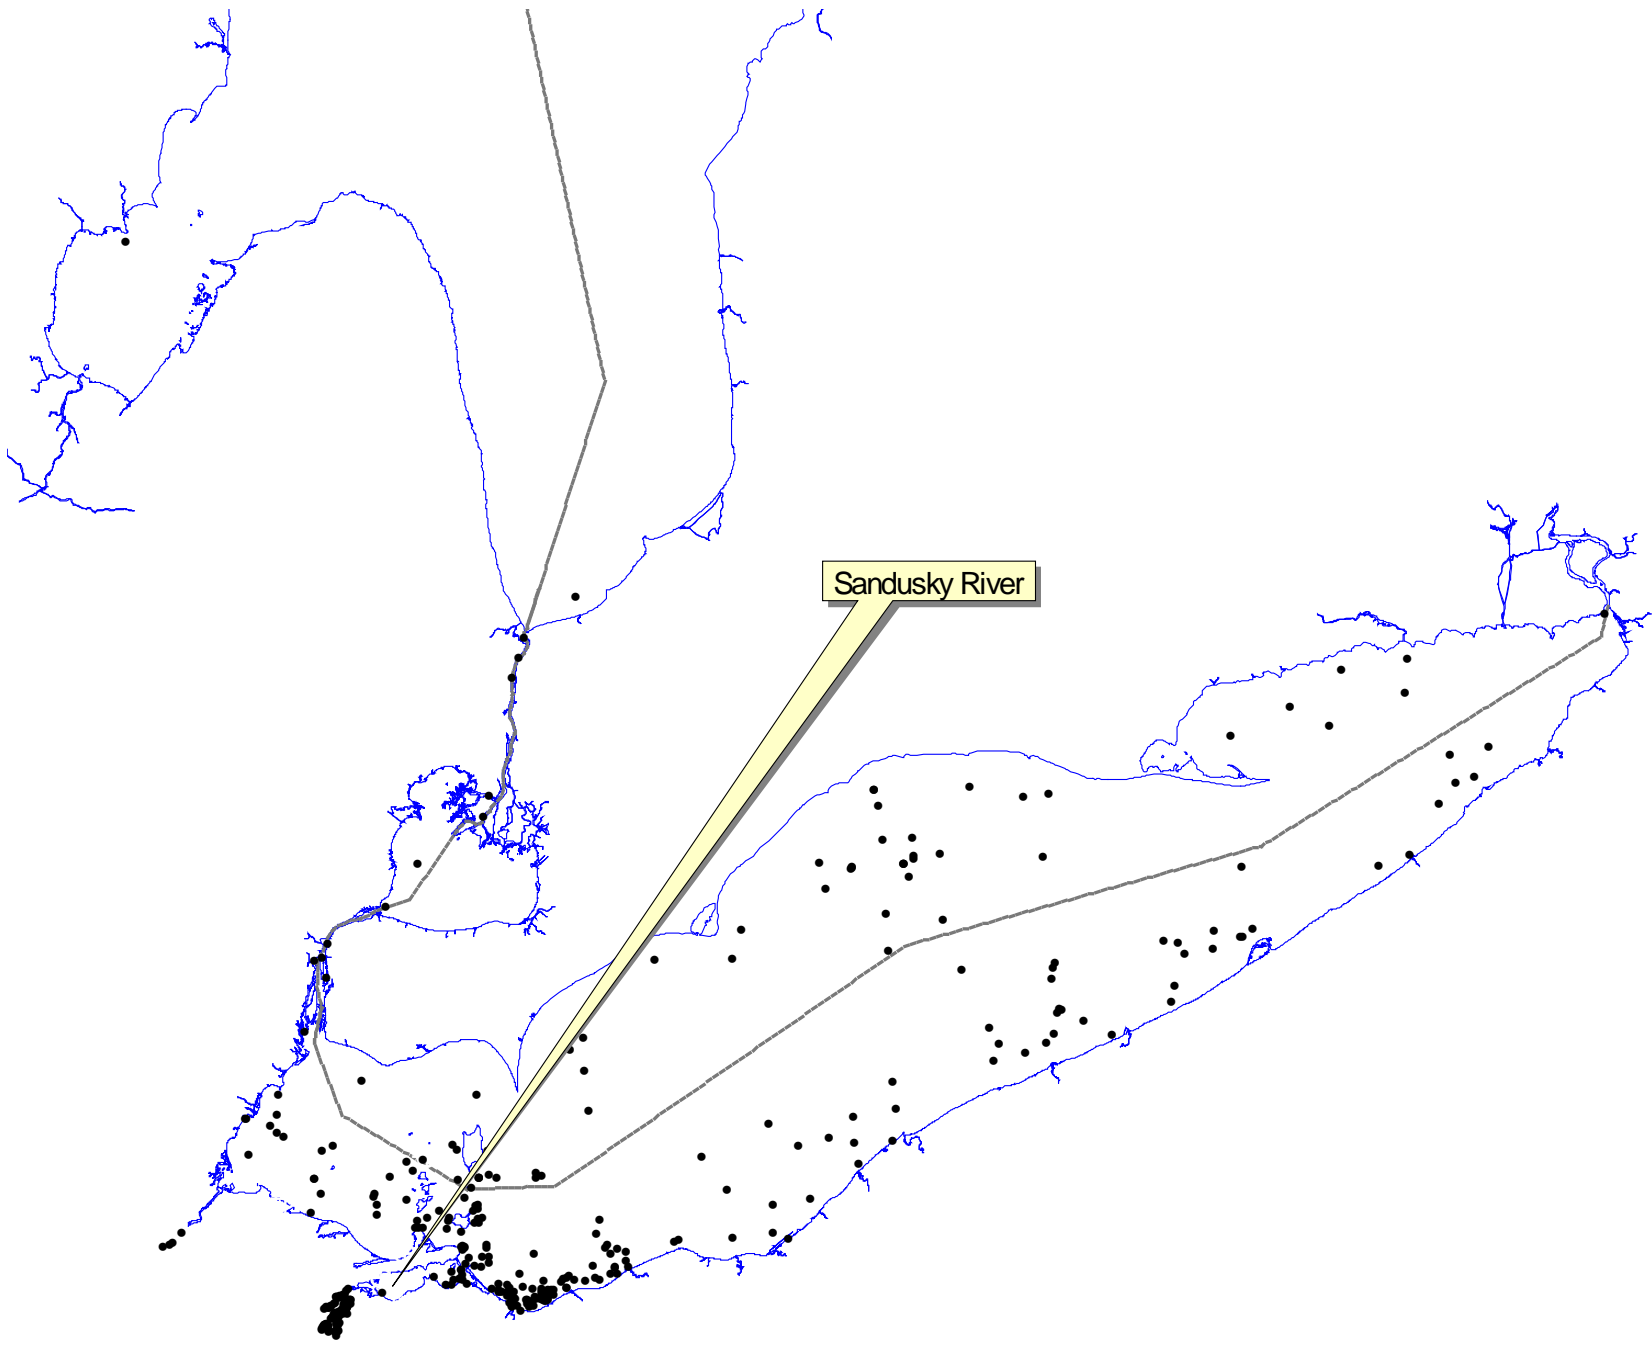

Tagged walleye movements from Western Lake Erie through Huron-Erie Corridor

Bob Haas

Michigan Department of Natural
Resources

11,420 walleye tag returns
from 31 tag sites in Erie/HEC

2,137 Tag Returns in Huron-Erie Corridor

All tag returns from walleye tagged in the HEC

HEC Tag Sites

Tagsite name & number	Walleyes recovered	Percent of recovered
Thames River (1)	181	80.09
Detroit River (60)	15	88.24
Clinton River (62)	193	88.94
Clinton River (63)	31	88.57
Anchor Bay (A-Bouy) (65)	432	98.18

Raisin River

Huron River

Maumee River

Sugar Rock

Chicken & Hen Islands

Sandusky Bay

Sandusky River

Maumee Bay